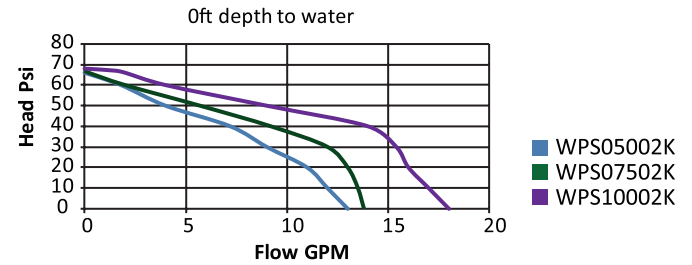

Application	
The shallow well jet pump can pump water where the water is located less than 25 feet vertically from the pump.	
Voltage	115/230
Hertz	60
Phase	Single
RPM	3450RPM
Motor type	Permanent Split Capacitor (PSC)
Insulation	Class B
Circuit requirements	20/15 AMP
Duty rating	Continuous*
Shaft seal	Mechanical seal
Motor Shaft	Stainless steel
Upper motor bearing	Ball bearing
Lower motor bearing	Ball bearing
Cooling	Fan cooled
Motor protection	Auto reset thermal overload protector
Pump Specifications	
Discharge size	1"NPT
Suction size	1"NPT
Pump Housing	Cast iron
Pump Base	Cast iron
Diffuser	reinforced thermoplastic
Impeller material	reinforced thermoplastic
Gasket	rubber
Solids handling	0"spherical
Liquid temp.range	32°-95°F
Operation	automatic
Fasteners	Steel
Automatic Switch Specifications	
Type	Pressure Switch
Switch on point	30PSI
Switch off point	50PSI
Material	Reinforced Thermoplastic

Performance

Performance at 40 PSI Discharge Pressure									
Model	HP	Amps	Depth to water	0'	5'	10'	15'	20'	25'
WPS05002K	1/2	7/3.5A	GPM	7	6.5	6.0	5.5	5.0	4.5
			GPH	432	390	360	330	300	270
WPS07502K	3/4	8/4A	GPM	9.2	9	8.1	7.4	6.8	5.8
			GPH	552	540	486	444	408	348
WPS10002K	1	11.8 /5.9	GPM	14	12.6	12	10.5	9.2	7
			GPH	840	756	720	630	552	420