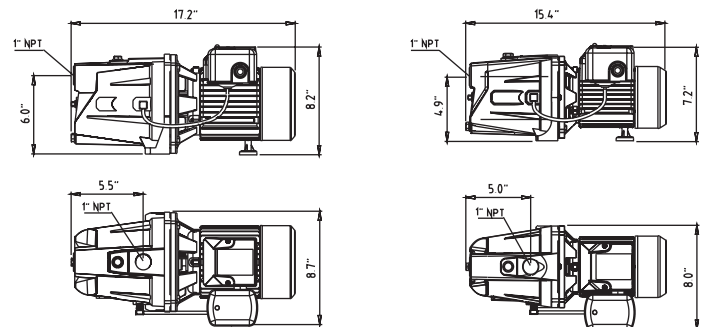

## Cast Iron Shallow Well Jet Pumps

**WPS05002K** | 1/2 HP | 7.2 GPM

**WPS07502K** | 3/4 HP | 9.2 GPM

**WPS10002K** | 1 HP | 14.0 GPM

- Rugged cast iron construction
- Shallow well application for water at depths up to 25' deep
- Heavy-duty, dual-voltage 115/230V motor, pre-set at 230V
- Self-priming after pump housing is initially filled
- 30/50 pressure switch
- Preinstalled pressure gauge

### Performance (GPM) at 40 PSI Discharge Pressure

Model No.	HP	Depth to Water						Max pressure shutoff	Voltage	Pressure switch	
		0'	5'	10'	15'	20'	25'			ON	OFF
<b>WPS05002K</b>	1/2	7.2	6.5	6.0	5.5	5.0	4.5	66 PSI	230/115	30	50
<b>WPS07502K</b>	3/4	9.2	9.0	8.1	7.4	6.8	5.8	67 PSI	230/115	30	50
<b>WPS10002K</b>	1	14.0	12.6	12.0	10.5	9.2	7.0	67 PSI	230/115	30	50

Application	
The shallow well jet pump can pump water where the water is located less than 25 feet vertically from the pump.	
Voltage	115/230
Hertz	60
Phase	Single
RPM	3450RPM
Motor type	Permanent Split Capacitor (PSC)
Insulation	Class B
Circuit requirements	20/15 AMP
Duty rating	Continuous*
Shaft seal	Mechanical seal
Motor Shaft	Stainless steel
Upper motor bearing	Ball bearing
Lower motor bearing	Ball bearing
Cooling	Fan cooled
Motor protection	Auto reset thermal overload protector
Pump Specifications	
Discharge size	1"NPT
Suction size	1"NPT
Pump Housing	Cast iron
Pump Base	Cast iron
Diffuser	reinforced thermoplastic
Impeller material	reinforced thermoplastic
Gasket	rubber
Solids handling	0"spherical
Liquid temp.range	32°-95°F
Operation	automatic
Fasteners	Steel
Automatic Switch Specifications	
Type	Pressure Switch
Switch on point	30PSI
Switch off point	50PSI
Material	Reinforced Thermoplastic

## Dimensions

WPS10002K

WPS05002K  
WPS07502K